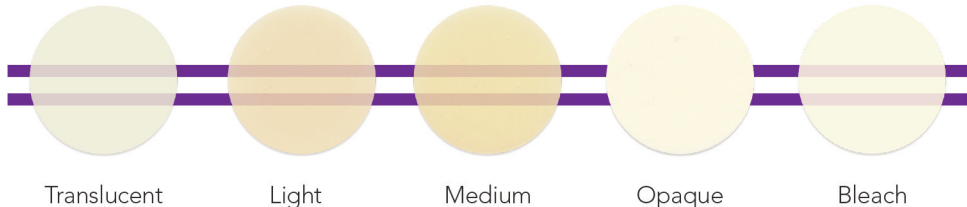

# Material Shade Guide

This is a guide only – actual material color may vary

**Calibra® Universal****RelyX Unicem2****Maxcem Elite**

---

Light

---

Medium

A2 Universal

Yellow

---

Translucent

Translucent

Clear

---

Opaque

Shade A3 Opaque