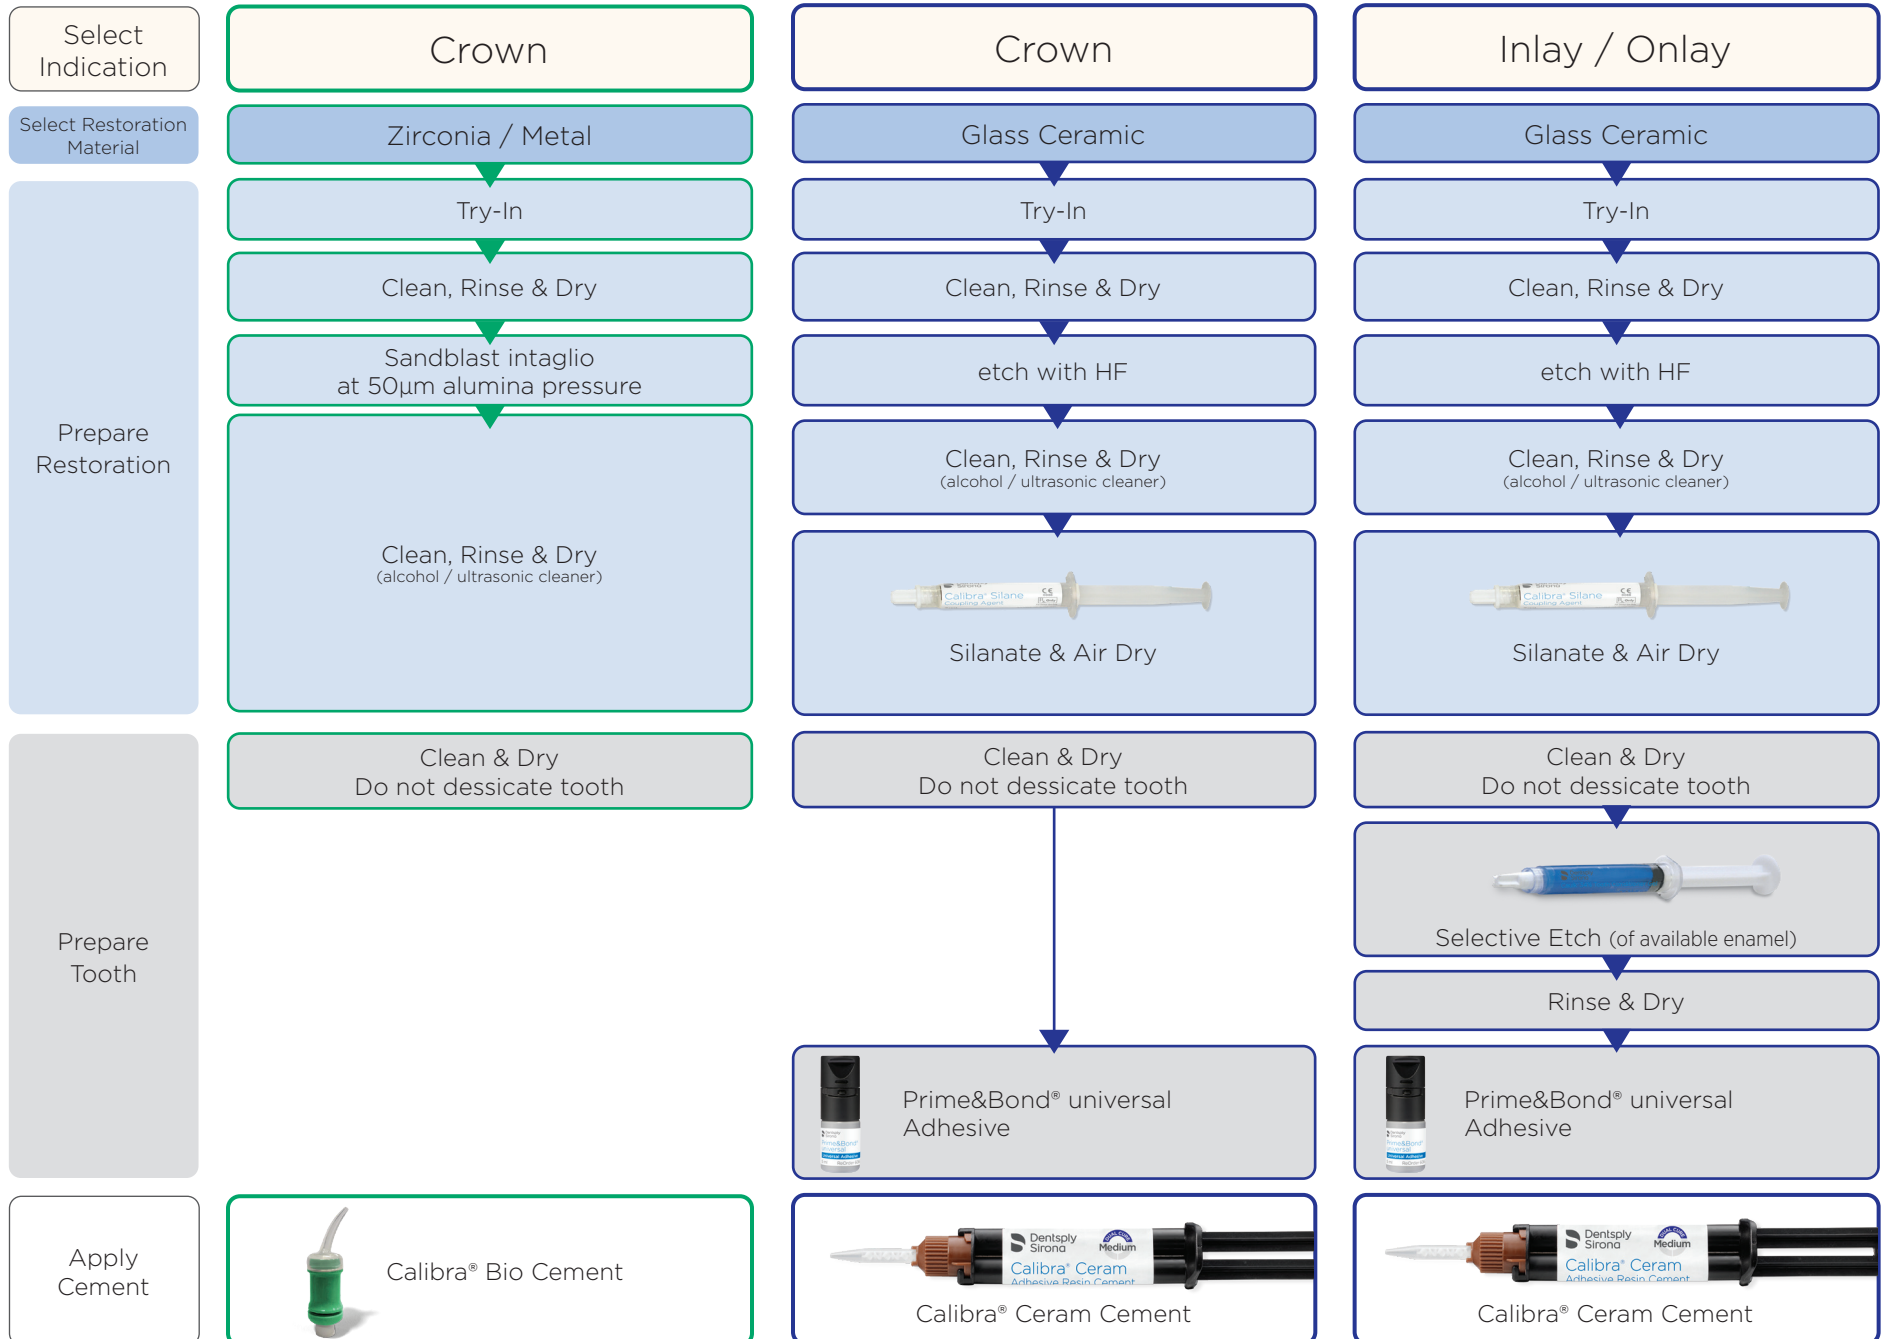

Calibra® Cements

Final Cementation Recommendation

This serves as a general guide but should not replace any product's directions for use.
ML070032Fu (R 1-29-20)